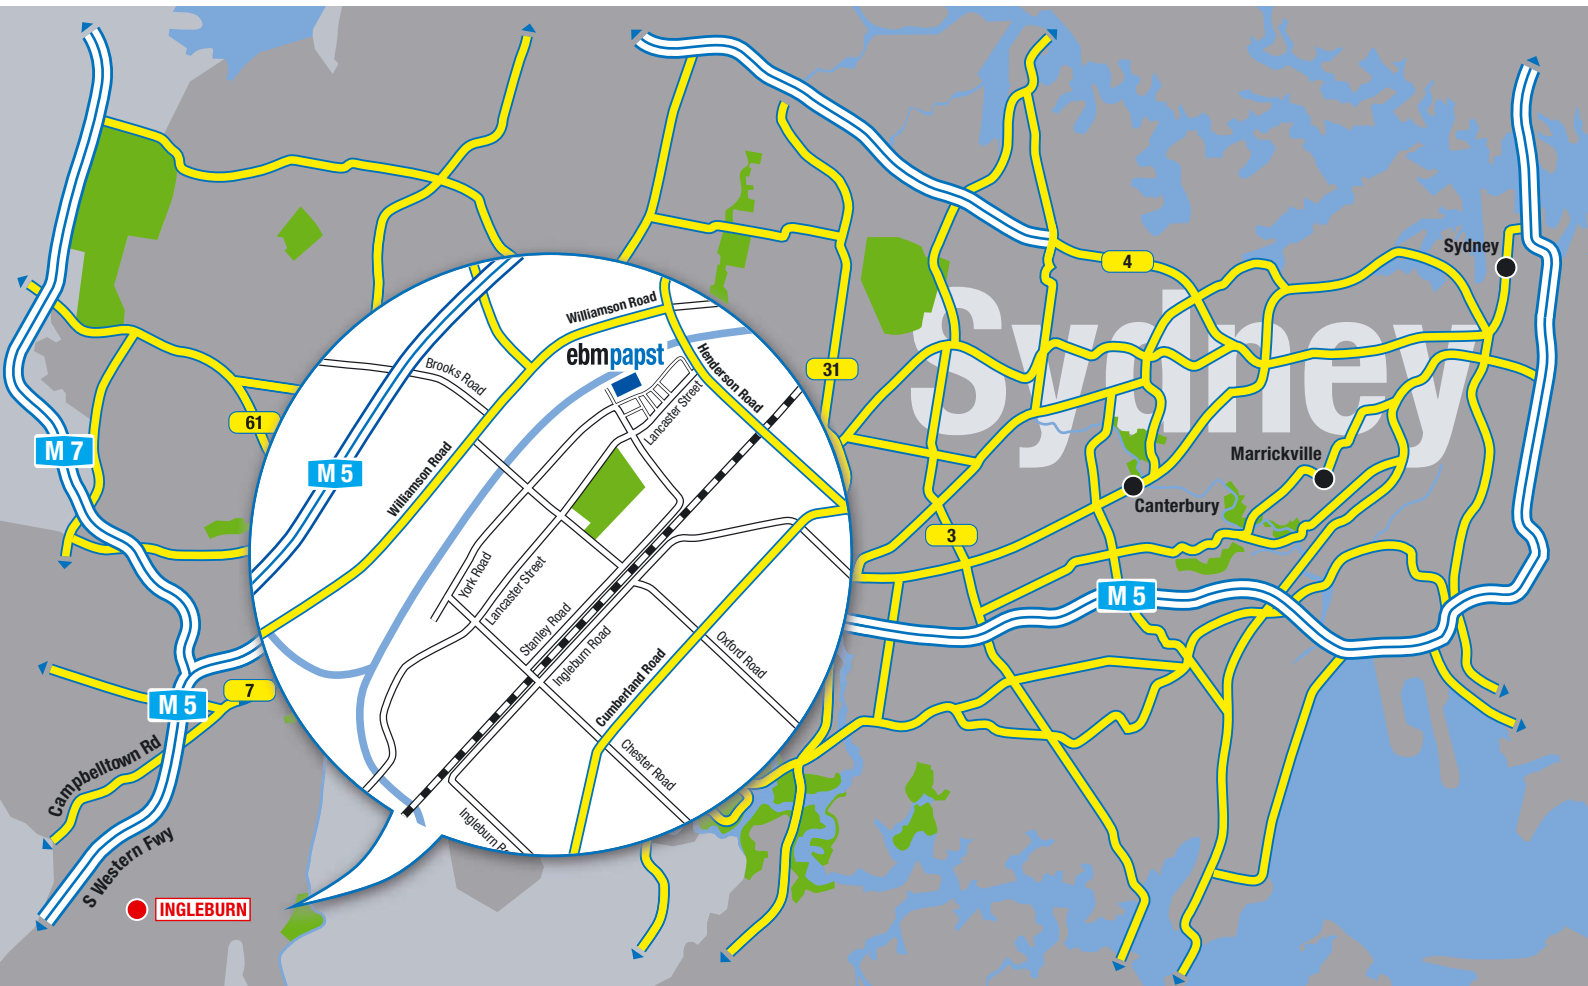

Melway reference: 39 K9

1/2

- Travel around freeways to Western Ring Road
- Take Boundary Road exit
- Follow Boundary Road passing straight at first roundabout and turning left down Cambridge St.
- ebm-papst is at the end at the corner of Cambridge and Oxford Roads

2/2

- Take Brooks Rd exit
- Left at T junction into Williamson Rd
- Second right into Henderson Road
- First right into Lancaster Road
- First Right into Aero Road.
- ebm-papst in on the right hand side,
Unit 13 in plot 19 Aero Road.